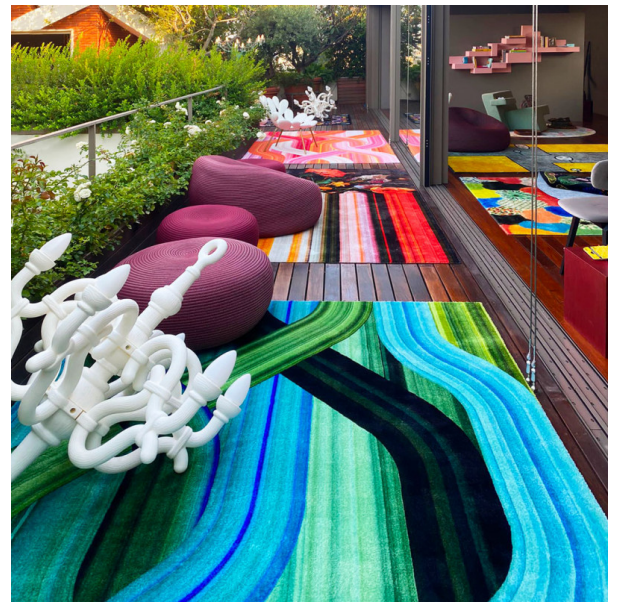

# CARPET WAVE GREEN RECTANGULAR

design Richard Hutten

Richard Hutten created a beautiful coloured pattern of interweaving lines. The intriguing lines let your eyes follow it and allow kids to play with it.