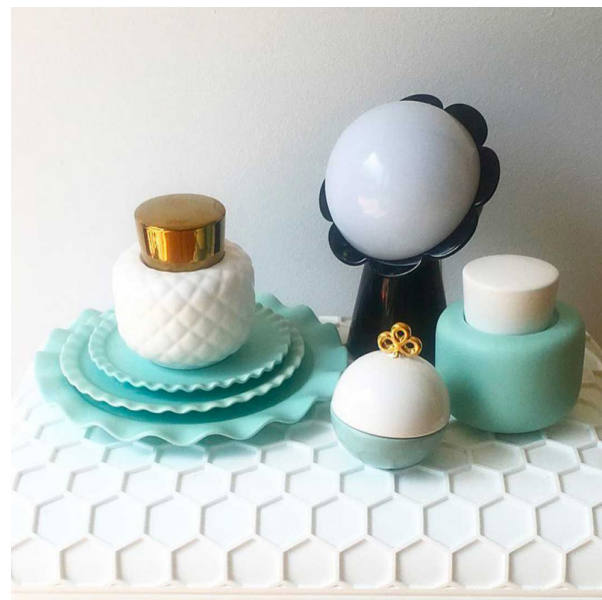

## Specs

**Material:** polycarbonate  
**Light Source:** Max 4W LED G9 240V  
**Light Emission:** Semidiffused  
**Dimensions (L - W - H):** 14,2 x 12 x 19,5 cm  
**Weight:** 1 Kg  
**Cable length:** 100-50

## Variants

**Black**  
SKU: 50001BL  
EAN: 8052049050302

**Red**  
SKU: 50001RE  
EAN: 8052049050319

**Pink**  
SKU: 50001PI  
EAN: 8052049050333

**Balsam Green**  
SKU: 50001GE  
EAN: 8052049050357

**Grey**  
SKU: 50001GY  
EAN: 8052049050340

Planted one day by a flirtatious fairy, Daisy turns its most radiant love-awakening spotlight on you. The "loves me, loves me not" rendezvous is now transformed into a pretty lamp which will bring a soft note of love and emblematic romanticism to your room. Coming in six different shades of glossy pastels its adjustable flower bud allows you to stream the light directly on the true object of your affection. Let the love shine through!