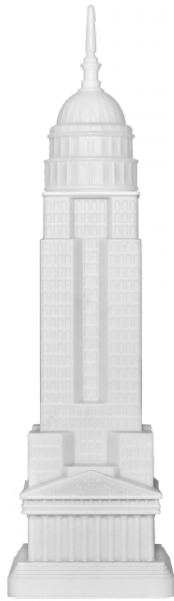

EMPIRE LAMP WITH RECHARGEABLE LED

design Studio Job

Specs

Material: polyethylene
Light Source: 2x 4W LED
Light Emission: Diffused
Dimensions (L - W - H): 24 x 24 x 85 cm
Weight: 2.25 Kg
Cable: Pin Jack ↔ USB
Remote control: Yes
Battery Autonomy: 6h

Variants

Translucent
SKU: 27001LED
EAN: 8052049054904

Packaging

Box 1
Dimensions (L - W - H): 26.00 x 26.00 x 88.00 cm
Cubic meters: 0,06 m³
Weight: 3.25 Kg
Volumetric Weight: 11,90

Empire is a lamp by Studio Job, that combines three unlike architectural icons, symbols of power in different ages: starting with the Parthenon on the bottom, it grows with the imposing presence of the Empire State Building and ends with the Capitol on the top. It expresses Job's fascination for landmarks and their meaning, reflecting on the power that is housed within these huge buildings or landmarks. Wireless, with a rechargeable battery, LED light, and 16 different interchangeable RGB colors, it can be regulated from a distance by remote control.