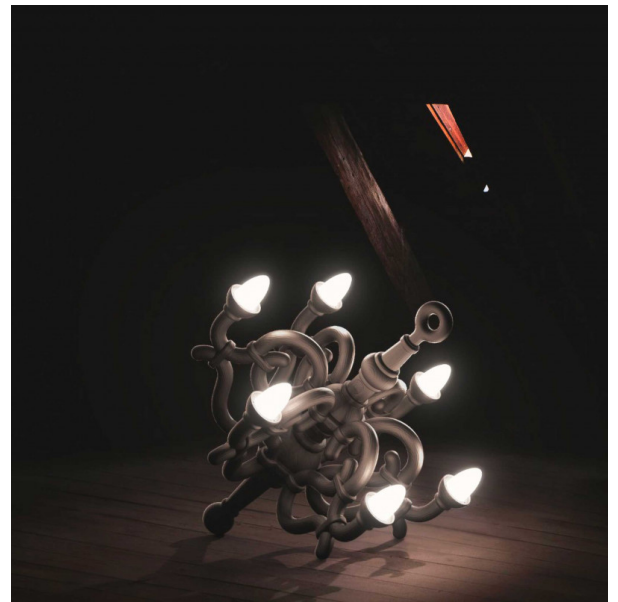

FALLEN CHANDELIER M

Floor Lamp

design Studio Job

Specs

Material: polyethylene
Light Source: 6x 3W LED
Light Color: white
Dimensions (L - W - H): 90 x 84 x 76 cm
Weight: 4.93 Kg
Cable: MicroUSB ↔ USB
Cable length: 100
Battery Autonomy: 6h

Variants

White
SKU: 37001WH
EAN: 8052049055772

Black
SKU: 37001BL
EAN: 8052049055789

Powder Pink
SKU: 37001PI
EAN: 8052049055918

Fallen Chandelier is an M size wireless rechargeable lamp suitable for indoor environments, designed by Studio Job. Influenced by 19th century Thonet classic curves, this object travels through times to be the outstanding protagonist in each place it lives in and accompany you in a timeless dream of elegance. It can be regulated from a distance by remote control.