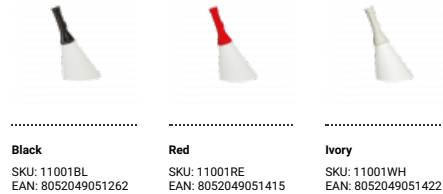

Variants

Packaging

Box 1
Dimensions (L - W - H): 25.00 x 25.00 x 30.00 cm
Cubic meters: 0,02 m³
Weight: 1.50 Kg
Volumetric Weight: 3,75