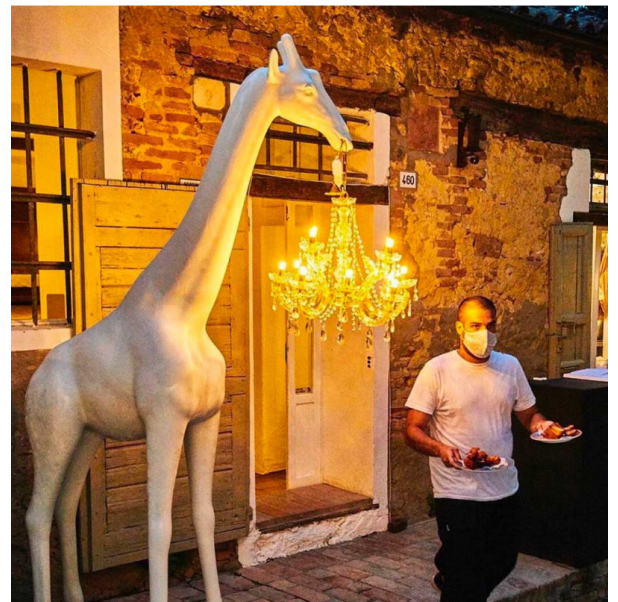

GIRAFFE IN LOVE M OUTDOOR

2,65 metres

design Marcantonio

Designed by Marcantonio, Giraffe in Love M Outdoor is a giraffe of 2.65 meters high that holds a classic Marie-Thérèse style chandelier, totally waterproof and IP65 certificated. Bold and elegant she is naturally gonna be the centre of attention of any space she is placed in, both indoor and outdoor.

Specs

Material: polyethylene

Light Source: 6 x LED: 18 W tot, 960 lm

Dimensions (L - W - H): 172 x 79 x 266 cm

Weight: 30 Kg

Cable: Schuko Plug

Variants

White