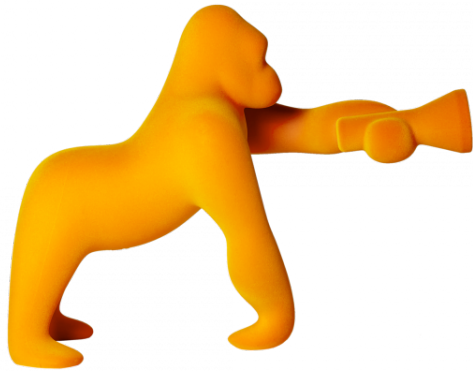

KONG XS VELVET FINISH

58 cm

design Stefano Giovannoni

Specs

Material: polyethylene

Light Source: GU 10 LED 4,5W

Dimensions (L - W - H): 56 x 35 x 58 cm

Weight: 2 Kg

Cable: EU Plug

Cable length: 150+150

Variants

Dark Gold

SKU: 10003DG-FL
EAN: 8052049054508

Orange

SKU: 10003OR-FL
EAN: 8052049054539

Red

SKU: 10003RE-FL
EAN: 8052049054546

Fuxia

SKU: 10003FX-FL
EAN: 8052049054515

Violet

SKU: 10003VI-FL
EAN: 8052049054553

Light Blue

SKU: 10003LB-FL
EAN: 8052049054522

A gorilla took over your living room! But nothing to fear about, Kong is a sensitive and meek soul encapsulated in a floor/table lamp that will know how to make itself useful, illuminating all your greatest moments with its adjustable arm to direct the light beam at different angles. Here in a xs velvet-finished version, it's suitable for indoor environments only.