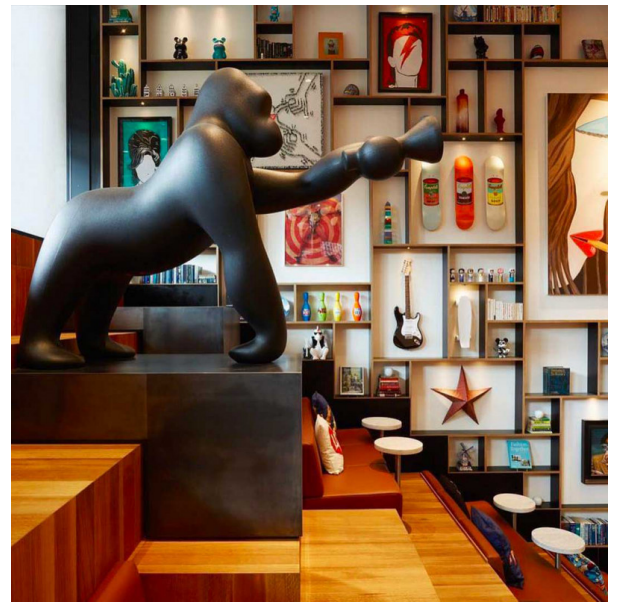

KONG

1,40 metre

design Stefano Giovannoni

Specs

Material: polyethylene

Light Source: PAR38 LED REFLECTOR 13-18W E27

Dimensions (L - W - H): 180 x 77 x 140 cm

Weight: 23 Kg