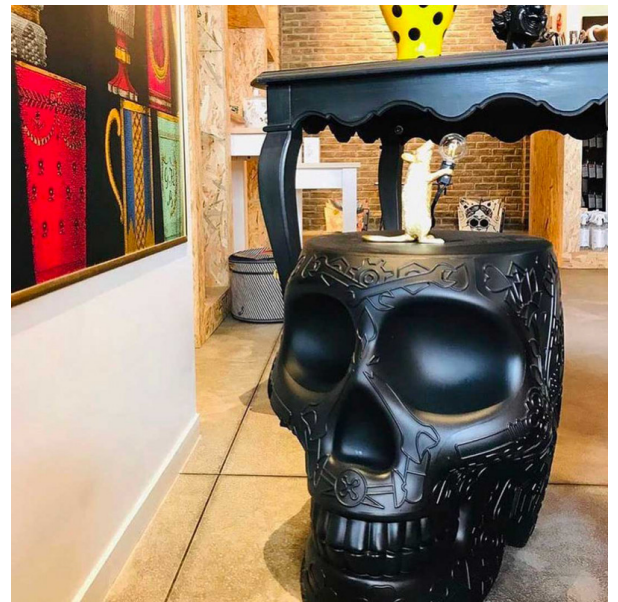

# MEXICO STOOL AND SIDE TABLE

design Studio Job

## Specs

Material: polyethylene

Dimensions (L - W - H): 38,2 x 53 x 45 cm

Weight: 3.5 Kg

## Packaging

Box 1

Dimensions (L - W - H): 54.00 x 40.00 x 48.00 cm

Cubic meters: 0,10 m<sup>3</sup>

Weight: 4.50 Kg

Volumetric Weight: 20,74

Mexico, designed by Studio Job, is a skull-like design object with a graphic pattern on the surface, functioning both as a stool or a side table. Reminding of the traditional painted skulls from the homonymous country, Mexico is a whimsical reminder of the cyclicity of our presence on Earth, to exorcise death and celebrate life. Perfect for lounge areas, dining rooms and outdoors spaces.