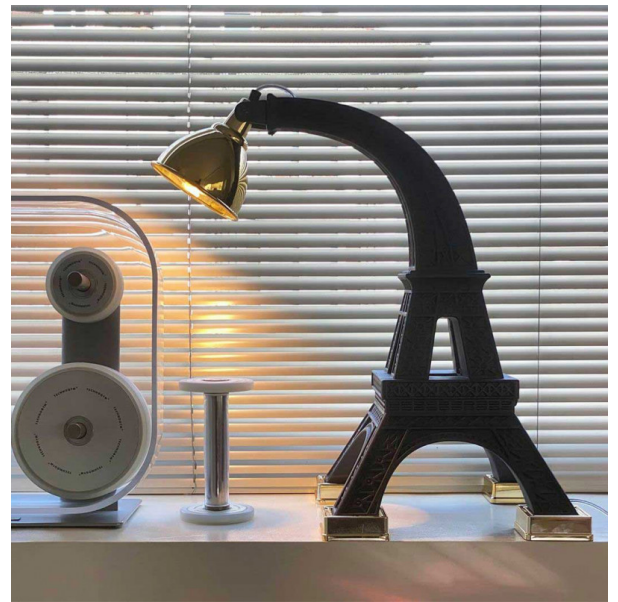

PARIS M

58,5 cm

design Studio Job

Specs

Material: polyethylene / metal

Light Source: E14 LED 6W

Dimensions (L - W - H): 33,5 x 45,9 x 59,8 cm

Weight: 2 Kg

Cable: EU Plug

Variants

Black

SKU: 33001BL
EAN: 8052049055352

White

SKU: 33001WH
EAN: 8052049055369

Paris M, designed by Studio Job, is a table lamp in the Eiffel Tower shape, ideal for celebrating the iconic Vie en Rose with a twist in every corner of your home. Equipped with an adjustable dome-like brass diffuser.