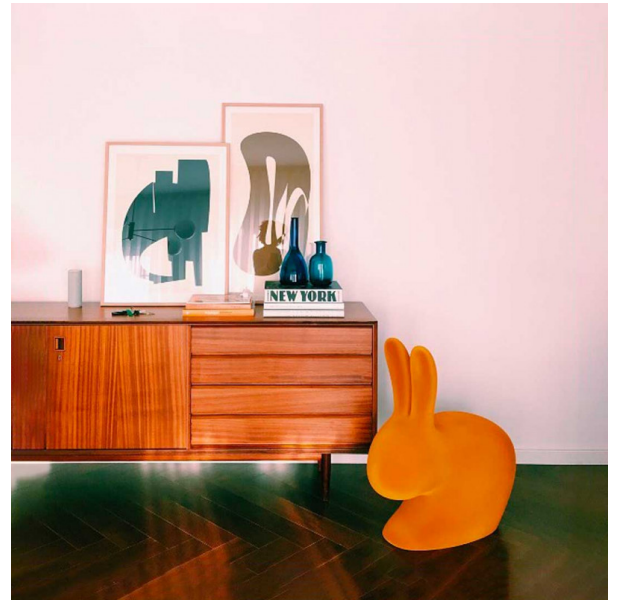

# RABBIT CHAIR VELVET FINISH

design Stefano Giovannoni

## Specs

*Material:* polyethylene

*Dimensions (L - W - H):* 68,8 x 39,5 x 80 cm

*Weight:* 5 Kg

*Seat Height:* 45 cm