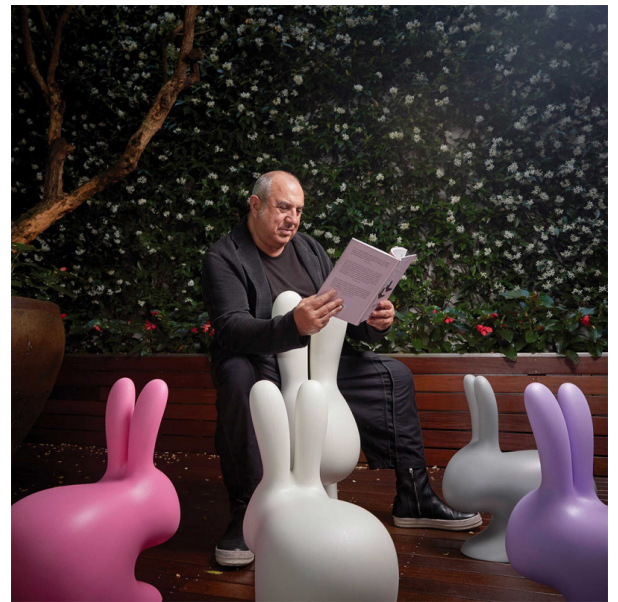

RABBIT CHAIR

design Stefano Giovannoni

Hop on this extraordinary one! Brightly coloured and boldly shaped, this chair doesn't want to burrow away. Rabbit chair, designed by Stefano Giovannoni can be used either by leaning against the ears or on the opposite side, riding it and resting the forearms on its ears. The most authentic Qeeboo's hat tricks. Suitable for both indoor and outdoor environments.

Specs

Material: polyethylene

Dimensions (L - W - H): 68,8 x 39,5 x 80 cm

Weight: 5 Kg

Seat Height: 45 cm

Variants

Light Blue

SKU: 90002LB
EAN: 8052049050210