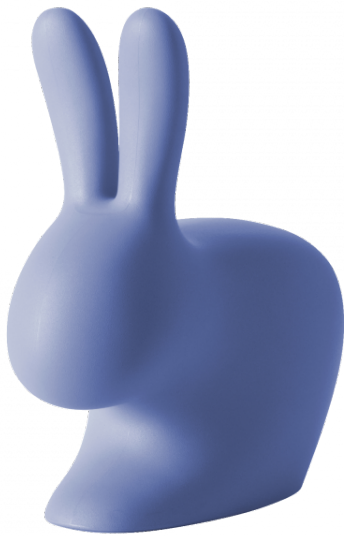

RABBIT CHAIR

design Stefano Giovannoni

Hop on this extraordinary one! Brightly coloured and boldly shaped, this chair doesn't want to burrow away. Rabbit chair, designed by Stefano Giovannoni can be used either by leaning against the ears or on the opposite side, riding it and resting the forearms on its ears. The most authentic Qeeboo's hat tricks. Suitable for both indoor and outdoor environments.

Specs

Material: polyethylene

Dimensions (L - W - H): 68,8 x 39,5 x 80 cm

Weight: 5 Kg

Seat Height: 45 cm

Variants

Light Blue

SKU: 90002LB
EAN: 8052049050210