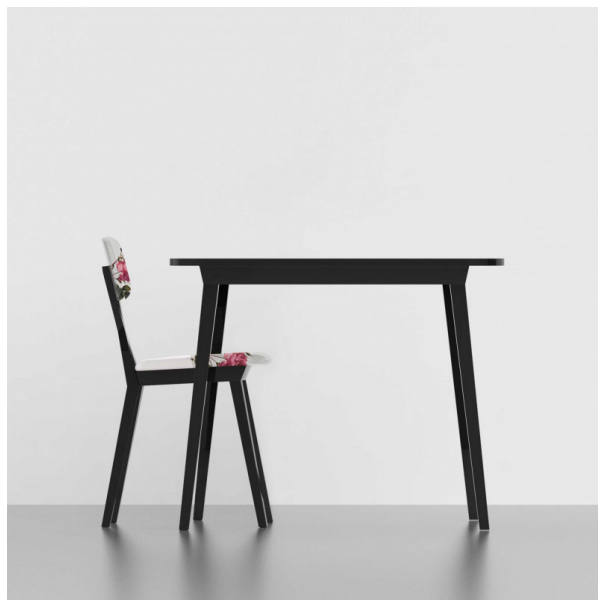

X TABLE 90

design Nika Zupanc

Specs

Material: mdf, alluminium

Dimensions (L - W - H): 90 x 90 x 75 cm

Weight: 28 Kg

Variants

90x90

Dimensions (L - W - H): 81.00 x 30.00 x 26.00 cm

Cubic meters: 0,06 m³

Weight: 15.50 Kg

Volumetric Weight: 12,64

The square X table designed by Nina Zupanc, features an aluminum structure with wooden top in a total black attire. With the possibility of accommodating four seats, it's the ideal choice for bars and restaurants. Indoor use only.